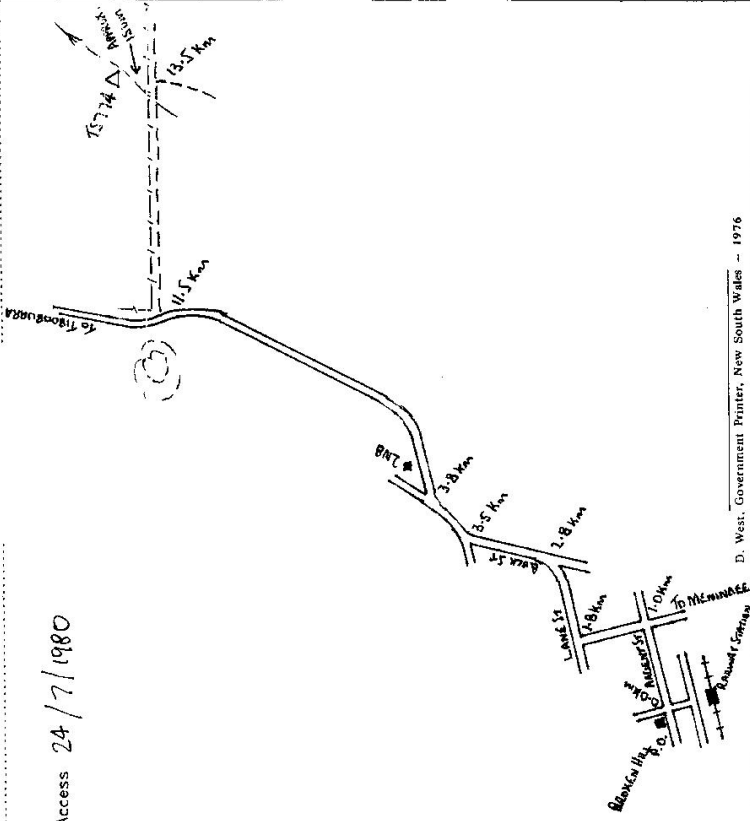

STATION TS774 (BOKKEN HILL MINEBASE)

Current Occupant.....

Address.....

Owners Name.....

Address.....

Access 24/7/1980

Station Diagram

Not to Scale

North

List of Observed Directions:-

Standpoint: TS774

Station	Direction	Station	Direction
TS 3960 (RAMP)	191° 00' 00"		
TS 10217 (218 RAMP MINE)	215° 11' 14"		
TS 775 (BOKKEN HILL SOUTH BANK)	215° 12' 11"		
TS 4224 (SUNDOWN)	248° 42' 37"		
Station	Direction	Station	Direction