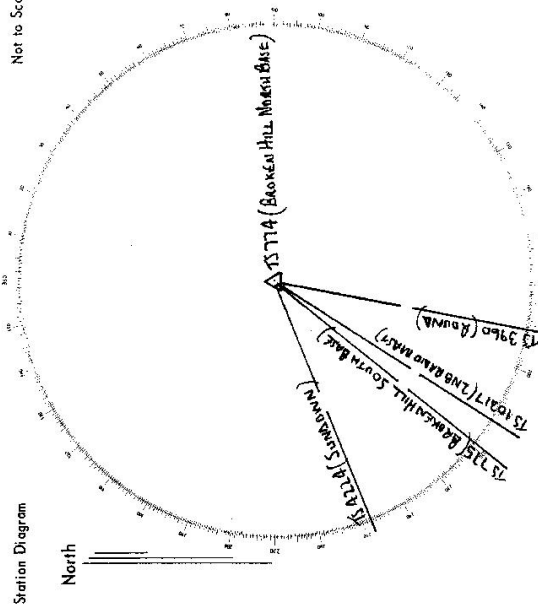

STATION TS774 (BOKKEN HILL MINEBASE)

Current Occupant.....

Address.....

Owners Name.....

Address.....

Access 24/7/1980

Station Diagram

Not to Scale

North

List of Observed Directions:-

Standpoint: TS774

Station	Direction	Station	Direction
TS 3960 (RAMP)	191° 00' 00"		
TS 10217 (218 RAMP MINE)	215° 11' 14"		
TS 775 (BOKKEN HILL SOUTH BANK)	215° 12' 11"		
TS 4224 (SUNDOWN)	248° 42' 37"		
Station	Direction	Station	Direction