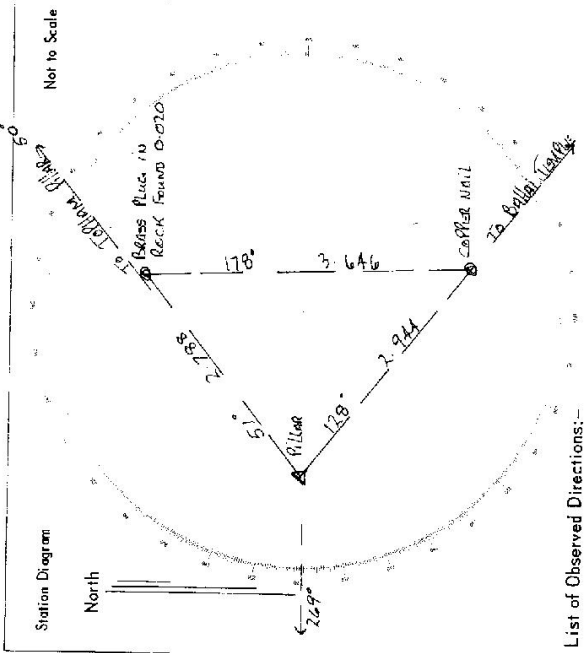

TS 5929
STATION TABER CONC OBS PILLAR

Owners Name: NATIONAL PARKS... WILD LIFE Current Occupant:

Address: KUL-RINGS-G.I...CLOSE NATIONAL PARK Address:

Access: 19-8-1977 TERRY HILLS

0-0 INTERSECTIONS: MONA VALLE ROAD + WESTHEAD ROAD
TRAVEL ALONG WESTHEAD RD.

2-0 PASS TURN OFF TO WESTHEAD + CHURCH POINT.

2-2 RANGER TOLL GATE.

5-8 TURN LEFT ONTO COTTAGE POINT ROAD.

7-4 CREST OF HILL TURN RIGHT ONTO BUSH TRACK.

7-7 T.S.

List of Observed Directions:-

Station	Direction	Station	Direction
Standpoint: <u>CONC OBS PILLAR</u>		Standpoint: <u>BRASS TRIG PLUG</u>	
<u>TO PHAM RT. PILLAR</u>	<u>359.59.60</u>	<u>TO PHAM PILLAR</u>	<u>359.59.60</u>
<u>COPPER NAIL</u>	<u>177.43.20</u>	<u>BAHAI TEMPLE</u>	<u>177.47.35</u>
<u>BAHAI TEMPLE</u>	<u>177.46.20</u>	<u>COPPER NAIL</u>	<u>176.20.45</u>
<u>RES 65</u>	<u>217.53.20</u>	<u>PILLAR</u>	<u>178.46.15</u>
<u>TRIG PLUG</u>	<u>358.47.15</u>	<u>RES 65</u>	<u>217.52.05</u>