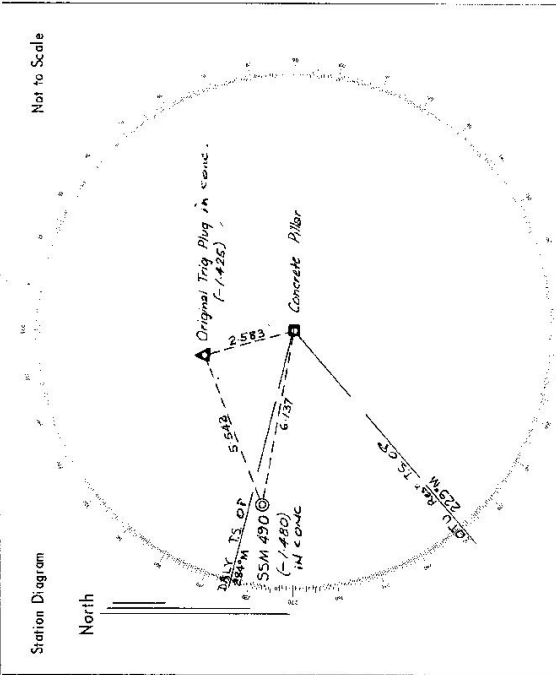

STATION CAMPBELL^{TS} 5635

Current Occupant.....

Address.....

Owners Name.....

Address.....

Access 30-1-1975

Not to Scale

Station Diagram

North

List of Observed Directions:-

Station	Direction	Station	Direction
O.T.V. Rest. T.S. OP	359° 59' 60"	O.T.V. Rest. T.S. OP	359° 59' 60"
DAILY T.S. OP	55° 58' 30"	Trig. Plug	206° 14' 30"
SSM 490	51° 08' 00"	S.P. 33 of	731° 10' 40"
Trig. Plug	115° 44'		
Standpoint: Pillar		Standpoint: SSM 490	
Station	Direction	Station	Direction