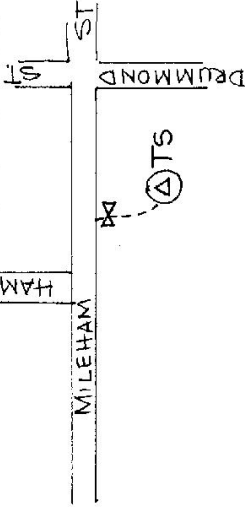

STATION T.S. 5101 Win or Sou Res

Owners Name: M.W.S. & D.B.

Current Occupant:

Address:

Address:

27th May 1976
 Conventional Vehicle
 Access
 UBD Map 110, C.D. 3
 Windsor

Water board key necessary for
 locked gate and ladder ve access
 to reservoir roof & T.S.

List of Observed Directions:-

Station		Standpoint:	
Station	Direction	Station	Direction
Richmond Res TS	333° 57' 60"		
O.T.U. TS	124° 01' 35.5"		
Station	Direction	Station	Direction