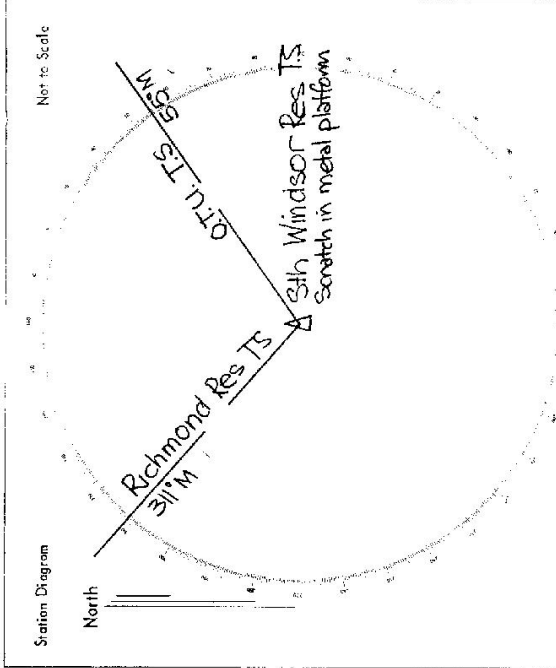

STATION T.S. 5101 Win or Sou Res

Owners Name: M.W.S. & D.B.

Current Occupant:

Address:

Address:

27th May 1976
 Conventional Vehicle
 Access
 UBD Map 110, C.D. 3
 Windsor

Water board key necessary for
 locked gate and ladder ve access
 to reservoir roof & T.S.

List of Observed Directions:-

Station		Standpoint:	
Station	Direction	Station	Direction
Richmond Res TS	333° 57' 60"		
O.T.U. TS	124° 01' 35.5"		
Station	Direction	Station	Direction