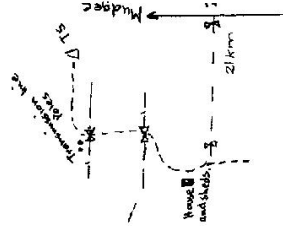

STATION WAREHOUSES (P) 4651

Current Occupation

Address

Address

Access 19-5-1975
 Mudgee P.O 0.00 km
 Take road to Lithgow
 Turn right into road
 Signposted "Windsor" 8 km
 Take left fork 19 km.
 Turn right into track
 at gate signposted 21 km.
 "Ingleburn" TS can be seen from road.
 A two wheel drive vehicle
 can be driven to TS

Not to Scale

Station Diagram

List of Observed Directions:-

| Standpoint: Concrete Pillar | | Standpoint: | |
|-----------------------------|--------------|-------------|-----------|
| Station | Direction | Station | Direction |
| BOCCALE TS (RUR) | 0°00'00" | | |
| PM 30879 | 1°08'29" | | |
| TRANSLATOR TS (RUR) | 174°27'46.8" | | |
| SSM in conc. | 330°31'02" | | |
| Station | Direction | Station | Direction |
| | | | |
| | | | |
| | | | |
| | | | |