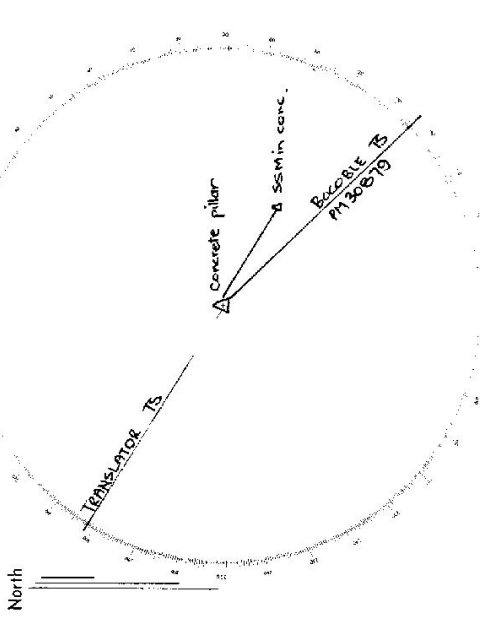

STATION WAREHOUSES (P) 4651

Current Occupation

Address

Address

Access 19-5-1975
 Mudgee P.O 0.00 km
 Take road to Lithgow
 Turn right into road
 Signposted "Windsor" 8 km
 Take left fork 19 km.
 Turn right into track
 at gate signposted 21 km.
 "Ingleburn" TS can be seen from road.
 A two wheel drive vehicle
 can be driven to TS

Not to Scale

Station Diagram

List of Observed Directions:-

| Standpoint: Concrete Pillar | | Standpoint: | |
|-----------------------------|--------------|-------------|-----------|
| Station | Direction | Station | Direction |
| BOCCALE TS (RUR) | 0°00'00" | | |
| PM 30879 | 1°08'29" | | |
| TRANSLATOR TS (RUR) | 174°27'46.8" | | |
| SSM in conc. | 330°31'02" | | |
| Station | Direction | Station | Direction |
| | | | |
| | | | |
| | | | |
| | | | |