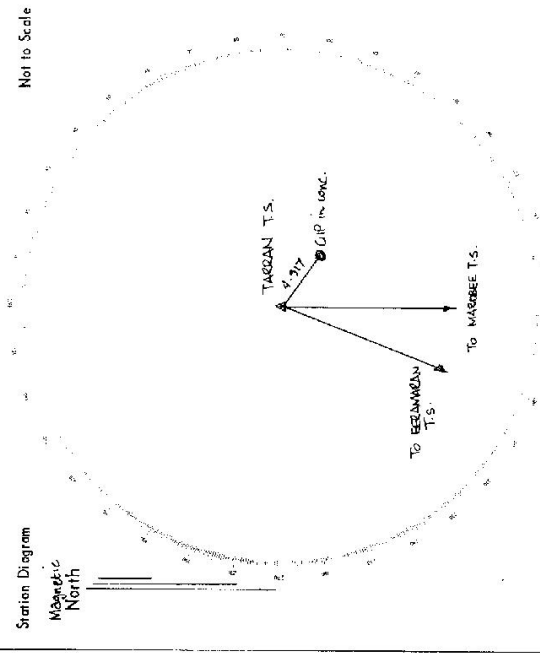

TARRAN

STATION

TS 4294

Current Occupant

Owners Name

Address

Address

Not to Scale

Station Diagram

Magnetic North

List of Observed Directions:-

Standpoint: TELLA P.M.G

Station	Direction	Station	Direction
MAGREE T.S.	137° 03' 31"		
G.I. Pipe in conc.	136° 03' 31"		

Access 15-4-1715  
 steep walk from bottom of hill along top of ridge to TS. - abt 30 min  
 Leave vehicle at bottom of ridge (4.6)  
 LEWNE TRAIL (2.9)  
 FORK (2.9)  
 GATE (2.6)  
 FORK (1.6)  
 GATE (0.4)  
 FORK (0.1)  
 MATE ROAD  
 To Central Division  
 To Watercourse  
 EREMBUR Homestead (0.0)

NOT TO SCALE  
 DISTANCES IN MILES.