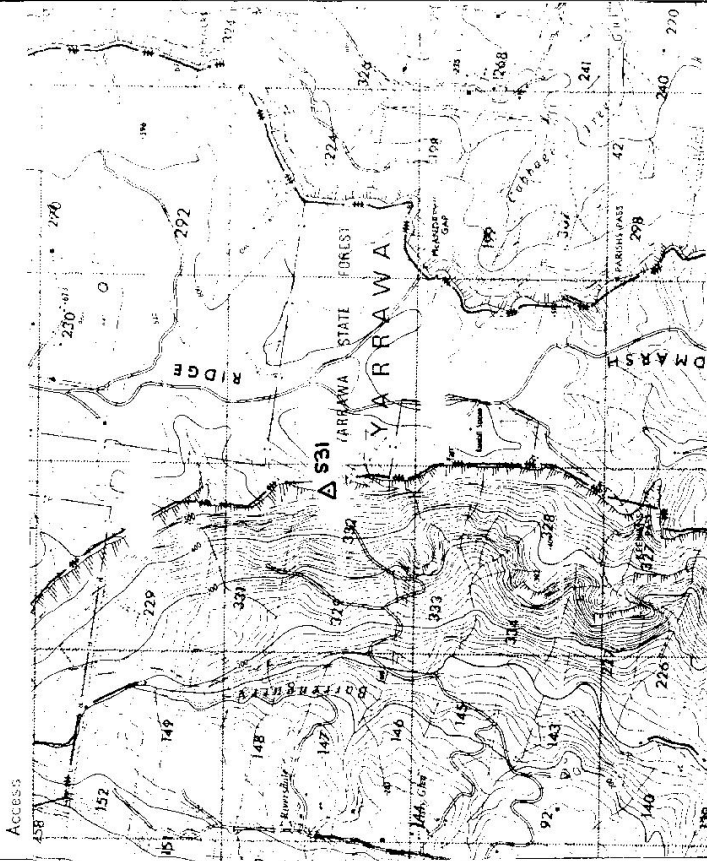

TS 4000 STATION S 31

Owner Name:

Address:

Not to Scale

List of Observed Directions

Station	Station	Direction	Station	Direction
Yarrawa Sat	S 31	0° 00' 00.00"	Myra Vale	150° 14' 47.59"
Red Rocks Sat	S 31	49° 01' 07.52"		
Barangary	S 31	79° 24' 56.98"		
S 32	S 31	112° 39' 52.09"		
S 30	S 31	132° 33' 51.76"		

Mean 10 Sets (1 Set = FLFR)