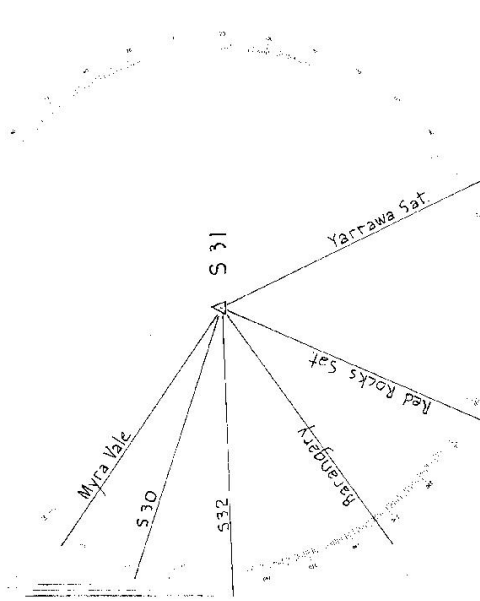

TS 4000 STATION S 31

Owner Name:

Address:

Not to Scale

List of Observed Directions

Station	Station	Direction	Station	Direction
Yarrawa Sat	S 31	0° 00' 00.00"	Myra Vale	150° 14' 47.59"
Red Rocks Sat	S 31	49° 01' 07.52"		
Barangary	S 31	79° 24' 56.98"		
S 32	S 31	112° 39' 52.09"		
S 30	S 31	132° 33' 51.76"		

Mean 10 Sets (1 Set = FLFR)