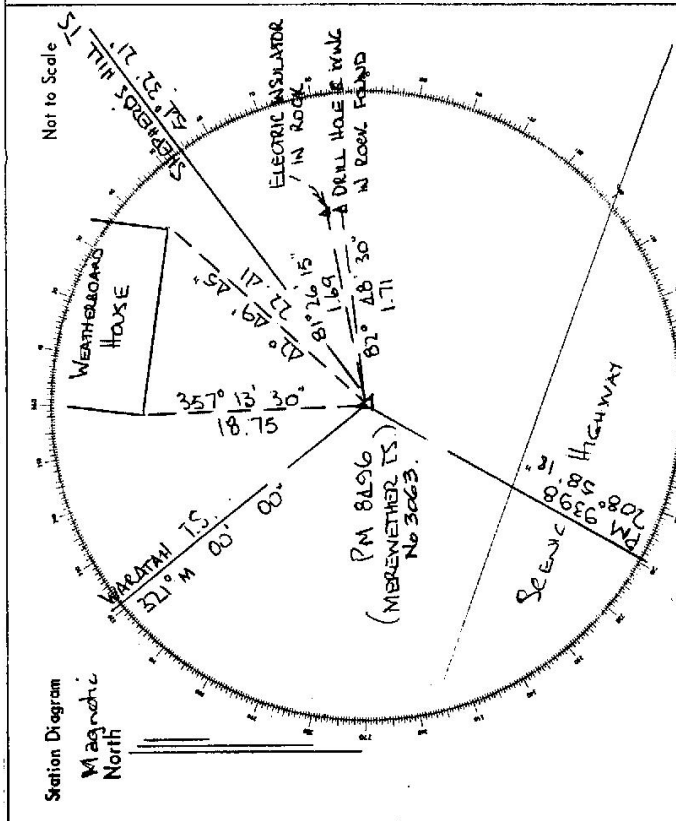

TS
STATION 3063 (MEREWETHER TS.)

Current Occupant.....

Address.....

Owners Name.....

Address.....

1968
Access Follow SCENIC HIGHWAY (OFF PACIFIC HIGHWAY) FOR 1.9 km TO CHARLOTTE STREET, MEREWETHER.

List of Observed Directions:- refer WAC 78136

Standpoint: PM 8496

Station	Direction	Station	Direction
PM 2398	110 04 14		
WEATHERBOARDS HILL (P)	321 05 56		
SHEPHERDS HILL (P)	275 38 17		