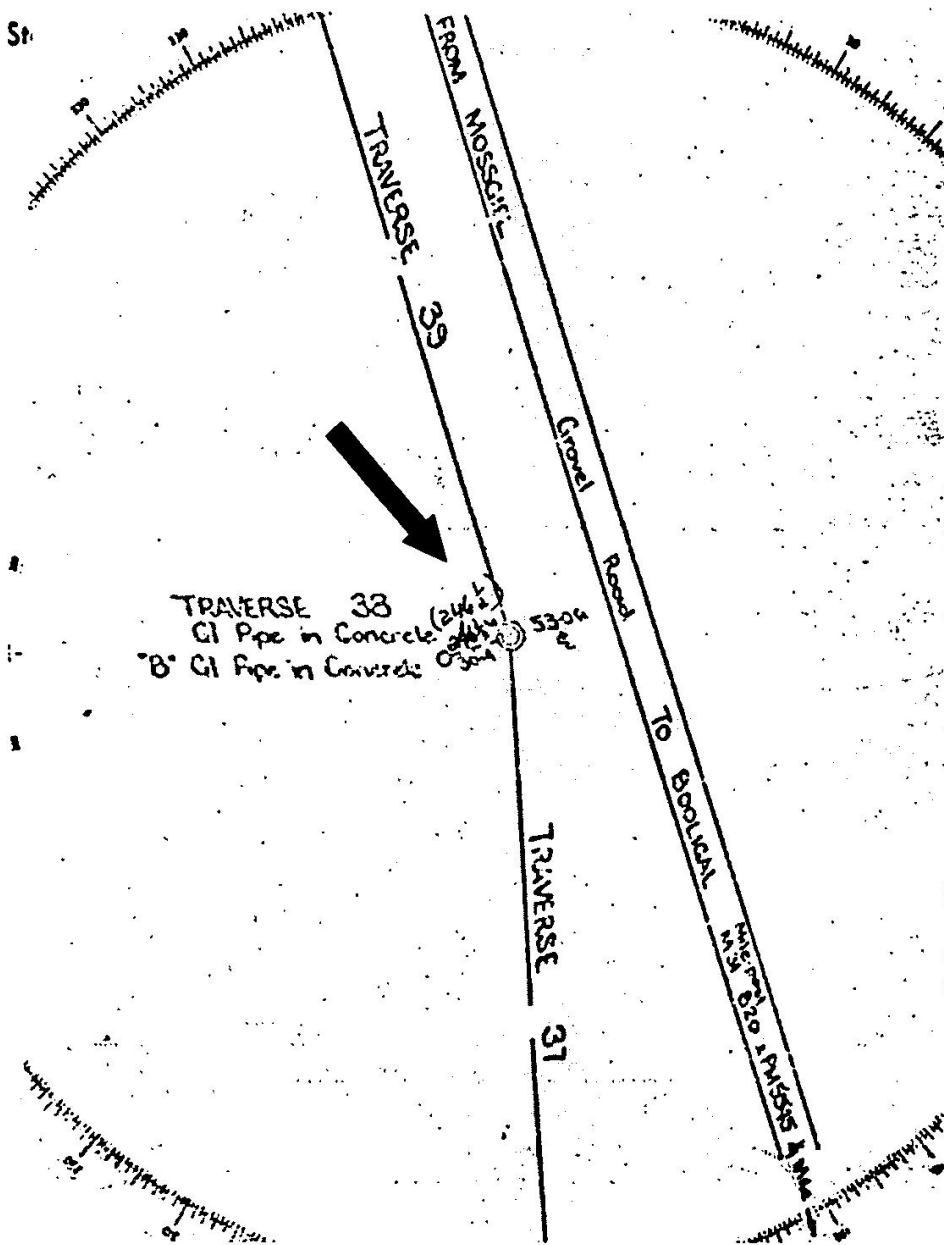

LOCALITY SKETCH PLAN

PROVISIONAL ONLY

TS303

Prepared from Trig Card
Date 10-Oct-06

Town/Suburb/Locality **Booligal**
Local Government Area. **Hay**

TS 303

TS303

TS303 CMA 3-038