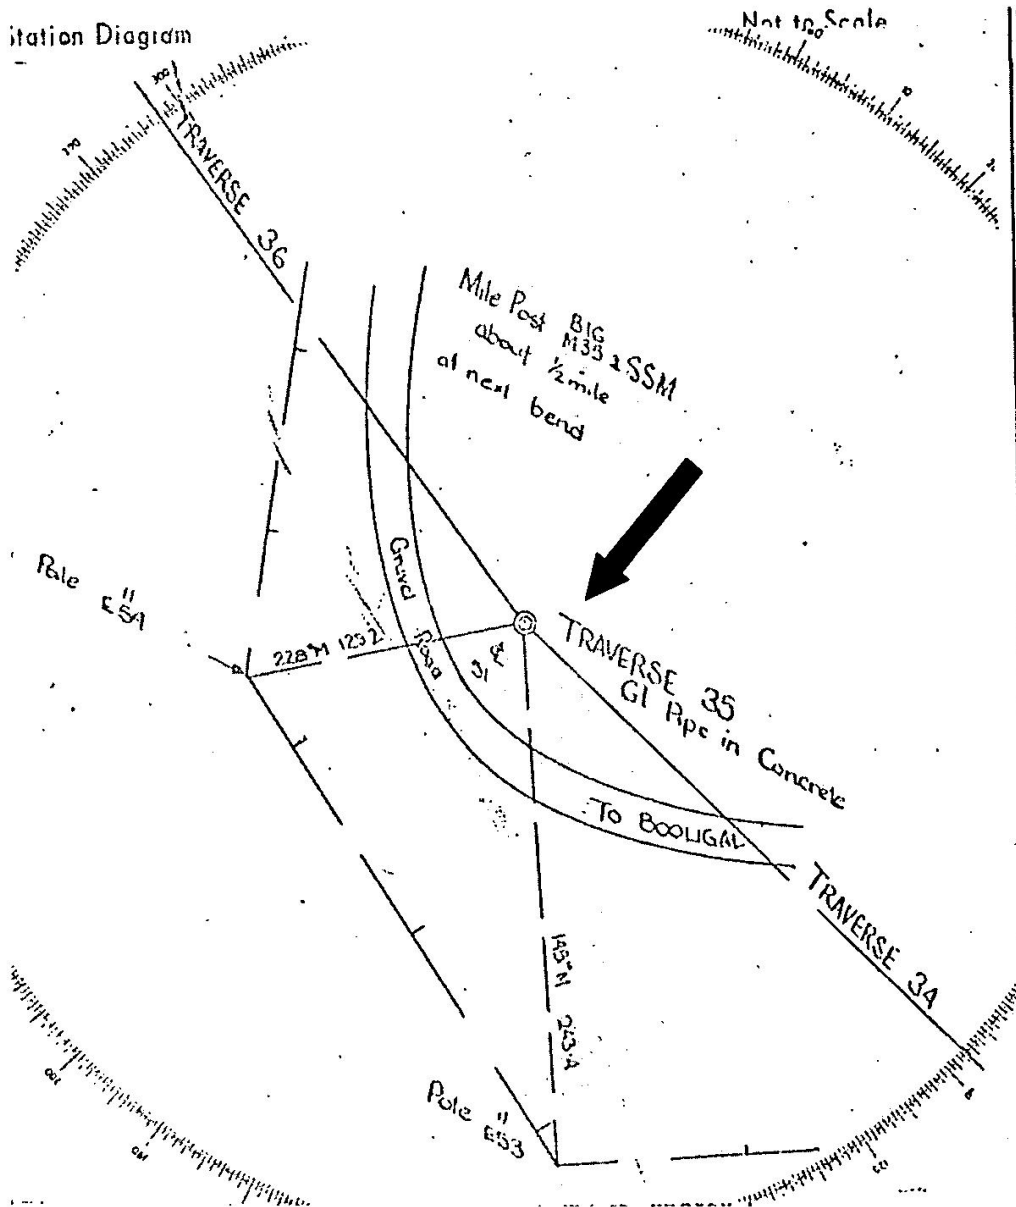

LOCALITY SKETCH PLAN

PROVISIONAL ONLY

TS300

Prepared from Trig Card
Date 10-Oct-06

Town/Suburb/Locality **Booligal**
Local Government Area. **Hay**

TS 300

TS300

TS300 CMA 3-035