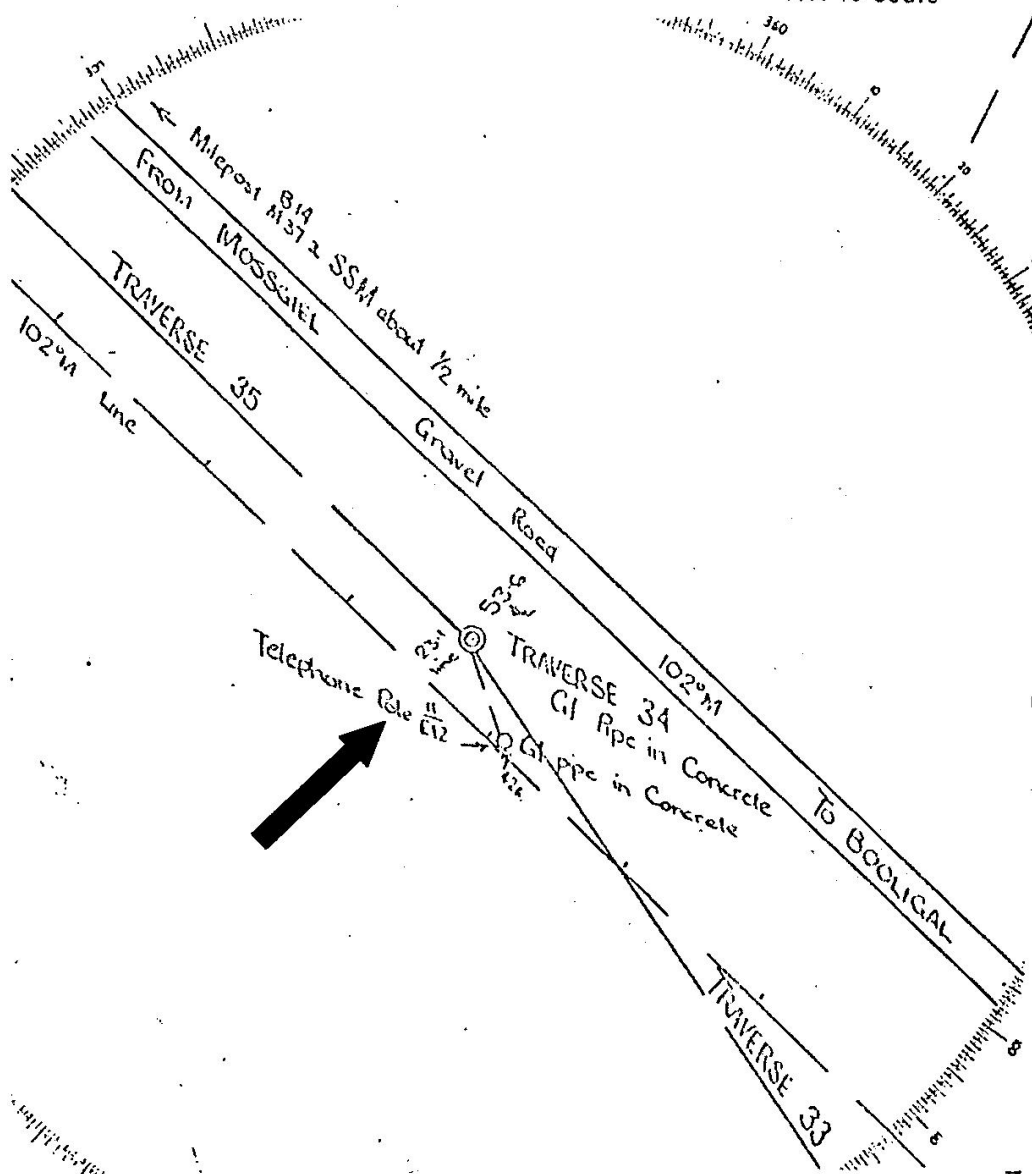

LOCALITY SKETCH PLAN

PROVISIONAL ONLY

TS299

Prepared from Trig Card

Date 10-Oct-06

Town/Suburb/Locality **Booligal**

Local Government Area. **Hay**

Station Diagram

Not to Scale

TS 299

TS299

TS299 CMA 3-034

Locality : Booligal

LGA : Hay