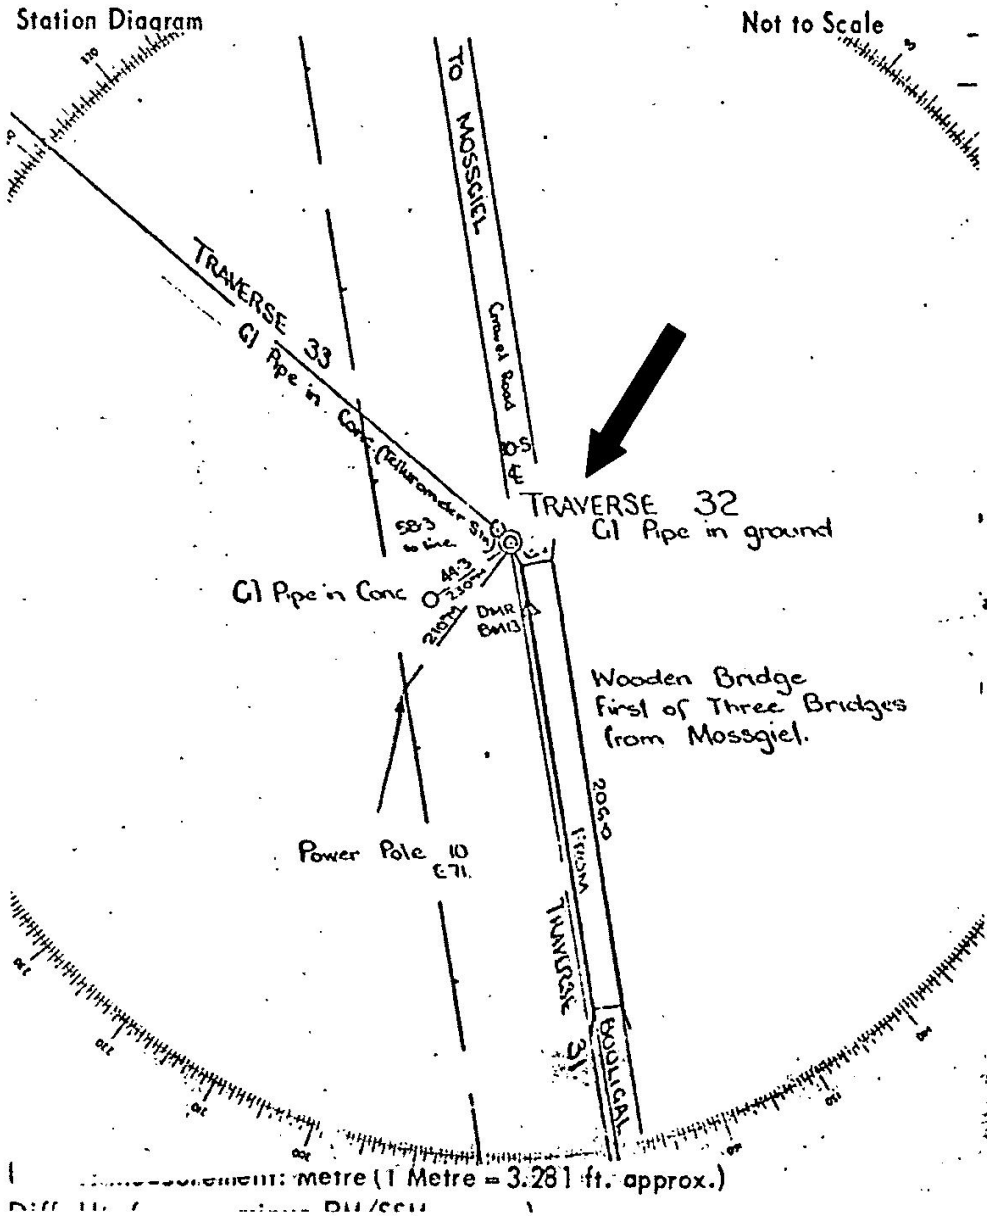

TS297

LOCALITY SKETCH PLAN

PROVISIONAL ONLY

Prepared from Trig Card
Date 10-Oct-06

Town/Suburb/Locality **Booligal**
Local Government Area. **Hay**

TS 297

TS297

TS297 CMA 3-032