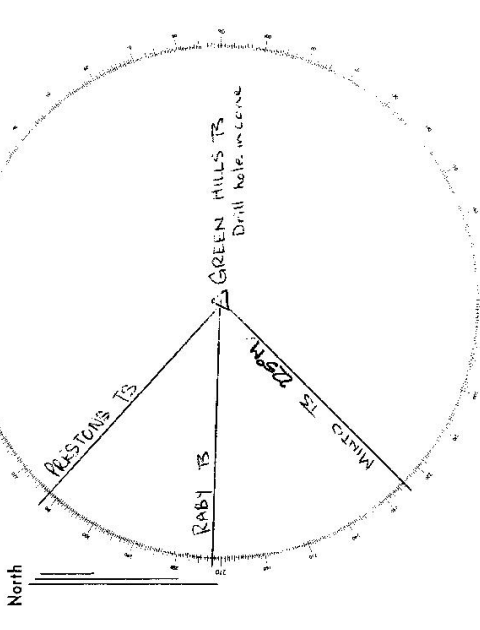

STATION 311 GREEN HILLS TS 2314

Owners Name.....
 Current Occupant.....

Address.....
 Address.....

Access 2-4-1976
 Trig is beside Range control office in Holsworthy Firing range. Follow Moorebank Ave through into army land and TS is on right after about 1km.

Station Diagram Not to Scale

List of Observed Directions:-

Standpoint: Drill hole in concrete		Standpoint:	
Station	Direction	Station	Direction
RUSTONS TS	61° 00' 00"		
MUNTO TS	273° 21' 12"		
RABY TS	326° 53' 14.7"		
Station	Direction	Station	Direction