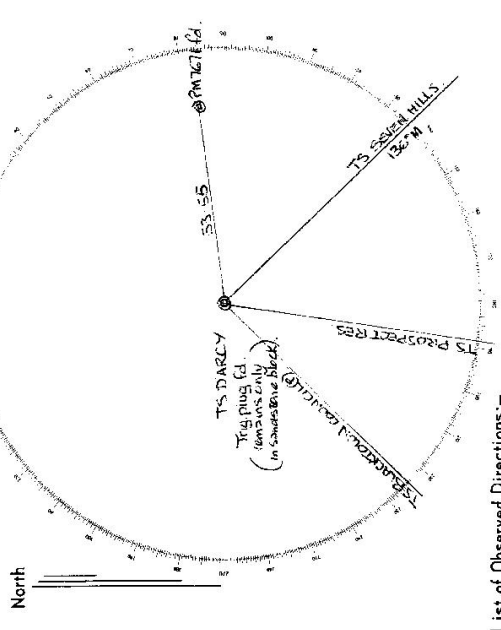

STATION TS 1780 D ARCY

Owners Name.....
 Current Occupant.....
 Address.....

Address.....

13-12-1978
 Access UBD 35 HQ

Station Diagram Not to Scale

List of Observed Directions:-

Standpoint: Trig plug		Standpoint:	
Station	Direction	Station	Direction
PM17671	82° 35' 18"		
TS SEMEN HILLS	136° 00' 00"		
TS PROSPECT RES	188° 37' 01"		
TS BLANKETEAH (24-NEULP)	224° 01' 02"		
Station	Direction	Station	Direction