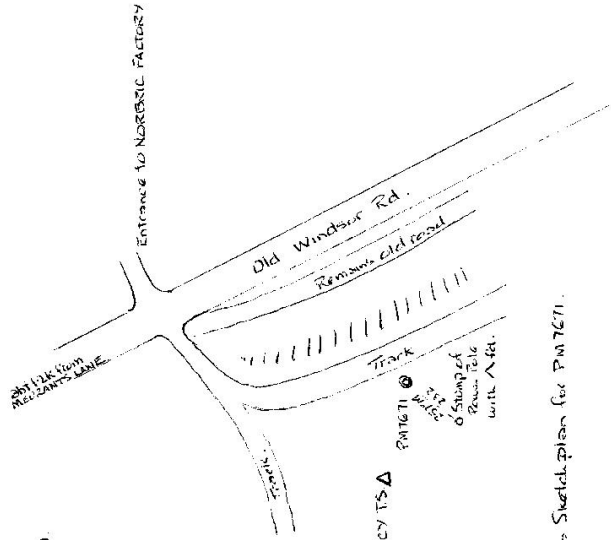

STATION TS 1780 D ARCY

Owners Name.....
 Current Occupant.....
 Address.....

Address.....

13-12-1978
 Access UBD 35 HQ

Station Diagram Not to Scale

List of Observed Directions:-

Standpoint: Trig plug		Standpoint:	
Station	Direction	Station	Direction
PM17671	82° 35' 18"		
TS SEMEN HILLS	136° 00' 00"		
TS PROSPECT RES	188° 37' 01"		
TS BLANKETEAH (24-NEULP)	224° 01' 02"		
Station	Direction	Station	Direction