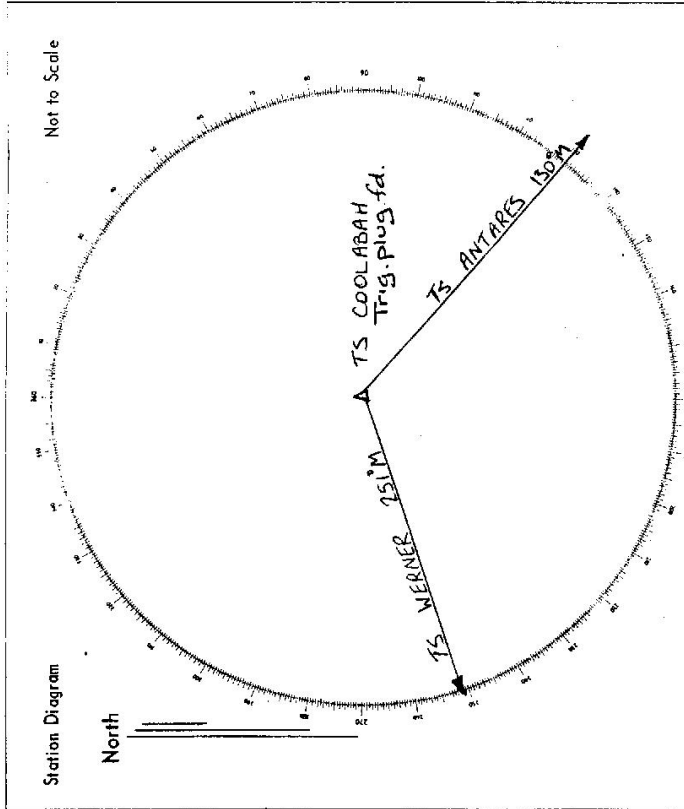

1590 STATION COOLABAH TS 1590

Owners Name.....
 Current Occupant.....
 Address.....
 Address.....

26-8-1981

Access SEE OWNER OF "KILLAWARRA" FOR DIRECTIONS

- 0.0 KM COOLABAH POLICE STN
- 0.02 KM EAST TAKE BREWARRINA ROAD
- 5.0 KM TURN RIGHT TOWARDS "KILLAWARRA"
- 13.0 KM PASS "KILLAWARRA" HEADS ON LEFT, CONTINUE ON UNTIL GRID.
- TURN LEFT AND FOLLOW TRACK BESIDE FENCE.
- 13.6 KM SHEEPYARDS ON RIGHT, CONTINUE 100M & FOLLOW ROUGH TRACK TO TRIC.

List of Observed Directions:- F01 176975
 Standpoint: COOLABAH TRIG PLUG Standpoint:

Station	Direction	Station	Direction
TS WERNER	251 00 00		
TS ANTARES (T)	130 23 05		