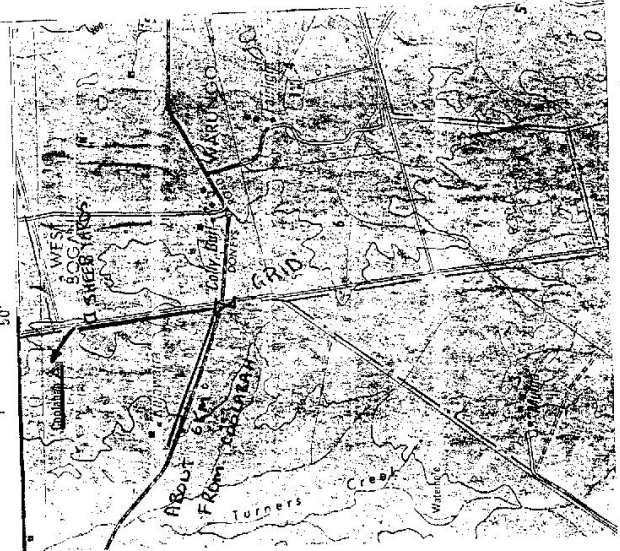

1590 STATION COOLABAH TS 1590

Owners Name.....
 Current Occupant.....
 Address.....
 Address.....

26-8-1981

Access SEE OWNER OF "KILLAWARRA" FOR DIRECTIONS

- 0.0 KM COOLABAH POLICE STN
- 0.02 KM EAST TAKE BREWARRINA ROAD
- 5.0 KM TURN RIGHT TOWARDS "KILLAWARRA"
- 13.0 KM PASS "KILLAWARRA" HEADS ON LEFT, CONTINUE ON UNTIL GRID.
- TURN LEFT AND FOLLOW TRACK BESIDE FENCE.
- 13.6 KM SHEEPYARDS ON RIGHT, CONTINUE 100M & FOLLOW ROUGH TRACK TO TRIC.

List of Observed Directions:- F01 176975
 Standpoint: COOLABAH TRIG PLUG Standpoint:

Station	Direction	Station	Direction
TS WERNER	251 00 00		
TS ANTARES (T)	130 23 05		