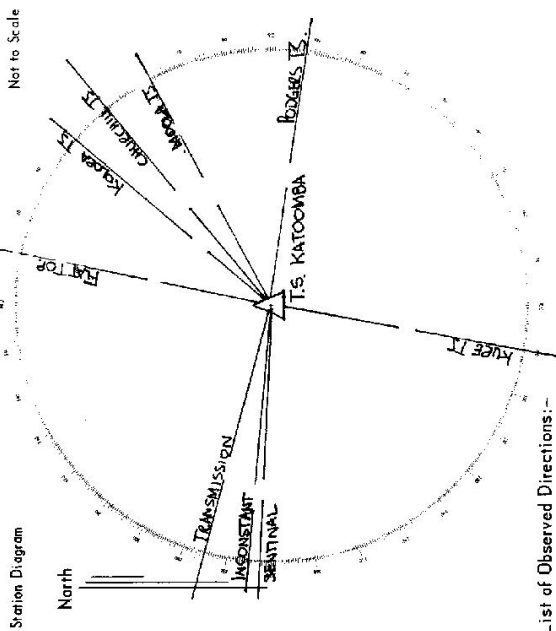

STATION KATOOMBA (PT. S.)

Owners Name: Blue Mtns City Council

Current Occupant: .....

Address: .....

Address: .....

Access Conventional Vehicle  
 Note Key has to be obtained from Blue Mtns City Council.  
Access 100metres west of intersection of Fitzgerald St  
and Barton St + KATOOMBA

List of Observed Directions: -

Standpoint:		Station:		Direction:	
Station	Direction	Station	Direction	Station	Direction
Standpoint:		Station:		Direction:	
Station	Direction	Station	Direction	Station	Direction