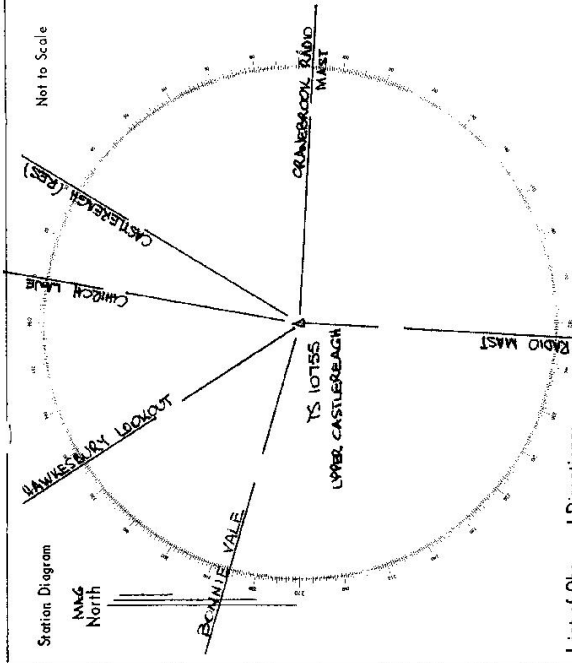

STATION UPPER CASTLEREAGH (P)

TS 10755

Owners Name... UNITING CHURCH
Address... CASTLEREAGH ROAD, UPPER CASTLEREAGH

Current Occupant... See Owner
Address... See Owner

Access 29-1-1981

List of Observed Directions:-

Station		Direction		Station		Direction	
Station	Count	Direction	Station	Count	Direction	Station	Count
WARRIBROOK LOOKOUT [P]	317	02	20	EDONNIE VALE [P]	286	20	39
CHURCH LANE [P]	10	40	47				
CASTLEREAGH (LES)	31	00	00				
CRANEBOOK RADIO MAST	93	43	12				
RADIO MAST	180	32	11