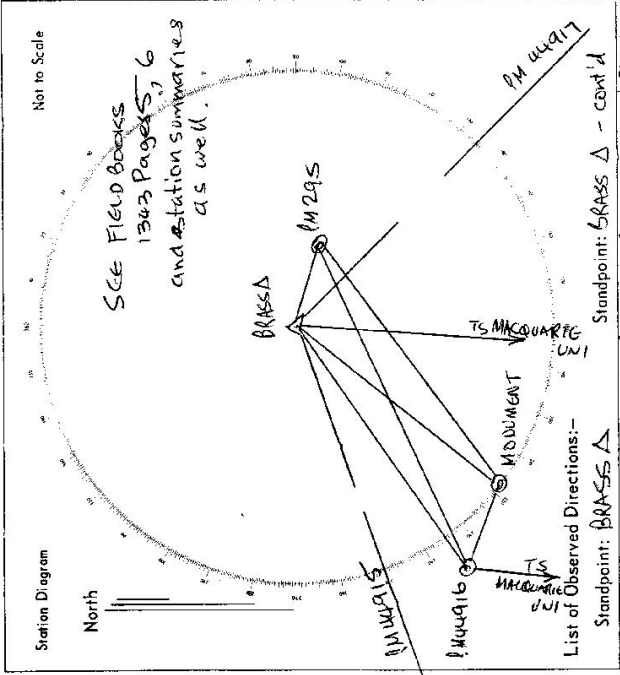

STATION TS TURRAMURRA

Owners Name... QUEEN'S PARK
 Address... PACIFIC HIGHWAY
 TURRAMURRA

Current Occupant.....
 Address.....

Access 24-7-1979

List of Observed Directions:-
 Standpoint: BRASS Δ

Station	Direction	Station	Direction
TS MACQUARIE UNI	190° 00' 00"	PM 41917	13481' 00"
TS TURRAMURRA	234° 15' 17"		
PM 41916	238° 16' 50"		
PM 41915	248° 16' 23"		
PM 295	117° 56' 22"		
Standpoint: PM 41916			
TS MACQUARIE UNI	190° 00' 00"		
PM 295 BT	60° 48' 13"		
PM 295	62° 32' 23"		
TS TURRAMURRA	94° 54' 15"		