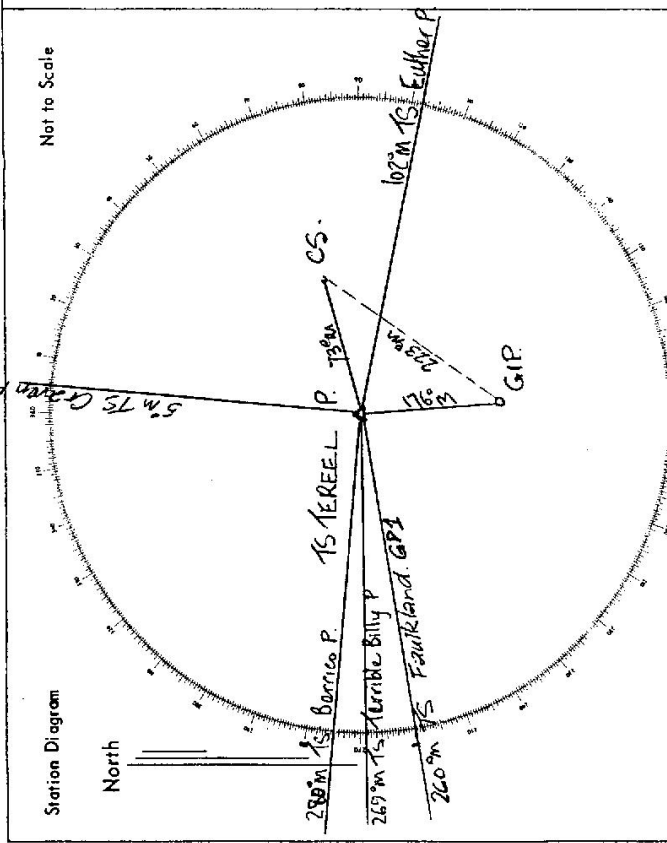

STATION TS 10615 TEREEL (P)

Owners Name: Forestry Comm......
 Current Occupant: Craven State Forest.....
 Address:
 Address:

Access

Kms

00 Craven P.O Travel South towards Stroud.
 0.35 Turn left into Glen Road towards Craven State Forest.
 6.55 Wooden bridge
 7.10 Grid
 8.40 Take left fork (Brush Forest Rd on right)
 10.75 Straight ahead (Craven Trig turn-off on left)
 10.85 Take right fork (Terrel Forest Rd)
 13.55 Turn left at top of hill (sharply)
 13.65 Trig.

* Accessible by Conventional vehicle in dry weather.

List of Observed Directions:-

Standpoint: Pillar plate. Stationpoint: C.S.

Station	Direction	Station	Direction
TS Euther P	0° 00' 00"	TS Euther P	0° 00' 00"
TS GIP	71° 21' 20.5"	GIP	113° 49' 00"
TS Faulkland GIP	149° 38' 17.92"	Pillar plate	152° 20' 11"
TS Terrel Billy P	158° 01' 56.56"		
TS Berrico P	167° 10' 20.5"		

Station	Direction	Station	Direction
TS Craven P	256° 40' 09.84"		