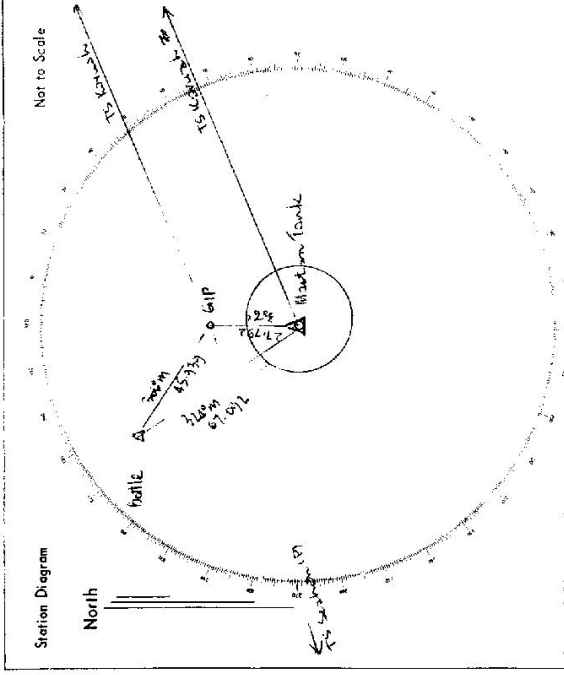

TS 10477 STATION TS SAWYERS RES

Owners Name: HDWB Current Occupant: ~~CONVE~~

Address: NEWCASTLE Address:

- Access 26.1.1978
 Km. 22.4
 0.0 Karuah P.O. - Travel Pacific Hwy towards Newcastle
 1.7 Turn left through locked gate (HDWBs haul key) beside
 Shell Service Station - follow road track
 2.3 TRIG.

List of Observed Directions:-

| Standpoint: GIP | | Standpoint: R11L | |
|-----------------|--------------|----------------------|-------------|
| Station | Direction | Station | Direction |
| TS Karuah | 0° 10' 00" | TS Karuah | 0° 50' 00" |
| TS Sawyers Res | 118° 28' 56" | TS Sawyers Res (GIP) | 59° 27' 34" |
| TS Sawyers Res | 118° 28' 56" | TS Sawyers Res | 18° 18' 31" |
| TS Sawyers Res | 340° 26' 25" | | |
| | | | |
| | | | |
| | | | |
| | | | |
| | | | |
| | | | |
| | | | |

(Rica Newcastle 204.61 (low keys))