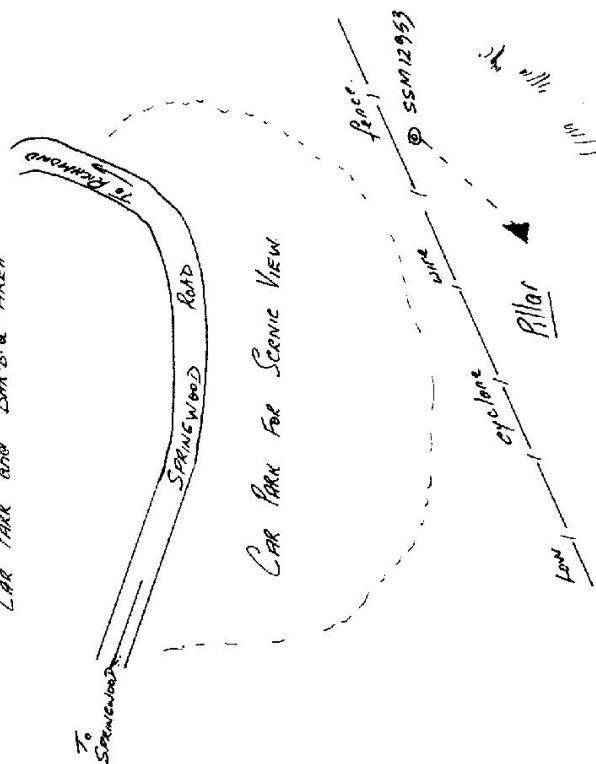

STATION IS 10365 HANKE SOLBY LO (P)

Owners Name: Current Occupant:

Address: Address:

Access 18-7-1977 CAR PARK and BARBQ AREA

D. West, Government Printer, New South Wales - 1976

List of Observed Directions:-

Standpoint: Concrete Pillar		Standpoint:	
Station	Direction	Station	Direction
Richmond (Road) T.S.	0 00 00		
Mt Dorr (Road) T.S.	66 50 57		
Mountain Pillar	97 47 18		
Benicully Rd (Road) T.S.	105 36 51		
Station	Direction	Station	Direction
SSM12953	339 11 02		
Lead Pile	359 06 06		