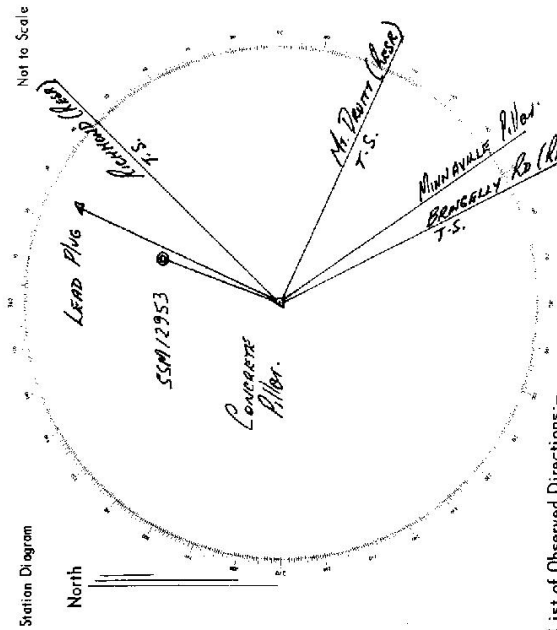

STATION IS 10365 HANKE SOLBY LO (P)

Owners Name: Current Occupant:

Address: Address:

Access 18-7-1977 CAR PARK and BARBQ AREA

D. West, Government Printer, New South Wales - 1976

List of Observed Directions:-

Standpoint: Concrete Pillar		Standpoint:	
Station	Direction	Station	Direction
Richmond (Road) T.S.	0 00 00		
Mt Dorr (Road) T.S.	66 50 57		
Mountain Pillar	97 47 18		
Benicully Rd (Road) T.S.	105 36 51		
Station	Direction	Station	Direction
SSM12953	339 11 02		
Lead Pile	359 06 06		