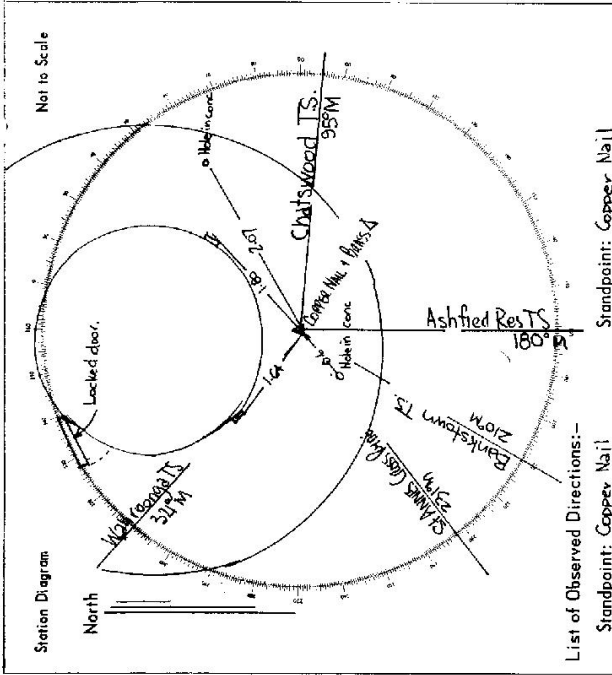

STATION College T.S 10145

Owners Name: EDUCATION DEPT. Current Occupant: .....

Address: ..... Address: .....

22-4-1976  
 Access Conventional Vehicle  
 Trig is situated in Tower of King's College of Advanced Education: Make Yourself known to House Officer Room 566  
 Note Key to locked door is obtained from House Officer  
 Main entrance off Eton Rd Room 566

List of Observed Directions:-

Standpoint: Copper Nail		Standpoint: Copper Nail	
Station	Direction	Station	Direction
Chatswood TS	357° 59' 60"	Chatswood TS	287° 59' 60"
Church Spire Bymble	119° 37' 18"	Ashfield TS	45° 00' 02"
Elgin Lodge	191° 55' 22"	Bankstown TS	110° 48' 12"
		St Annes Cross	130° 12' 40"
		Beadam TS	169° 11' 50"
		Wilmington Mast TS	221° 13' 09"
Station	Direction	Station	Direction