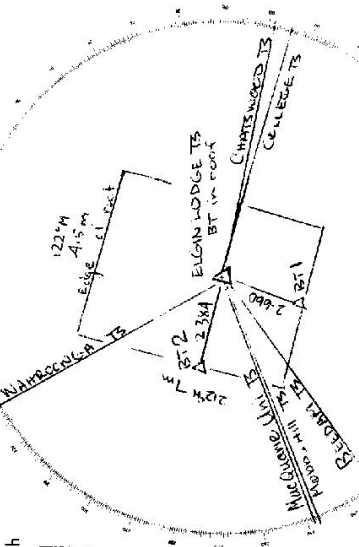

STATION FIGLIN COLLEGE TS 10144

Owners Name.....

Current Occupant.....

Address.....

Address.....

23-4-1976

Access TS on road of units FIGLIN LODGE BT in front of FIGLIN TOWN 2A North Ryde

Not to Scale

Station Diagram

List of Observed Directions:-

Standpoint: BT in front		Standpoint:	
Station	Direction	Station	Direction
CHATSWOOD TS	0° 00' 00"		
COLLEGE TS	4° 02' 54.7"		
BEEDAM TS	132° 31' 51.5"		
MOSS HILL TS	146° 17' 10.8"		
WARRINGER TS	229° 03' 54.4"		
Station	Direction	Station	Direction
CHATSWOOD TS	0° 00' 00"		
MOSS HILL TS	146° 17' 10.8"		
WARRINGER TS	147° 25' 25.4"		