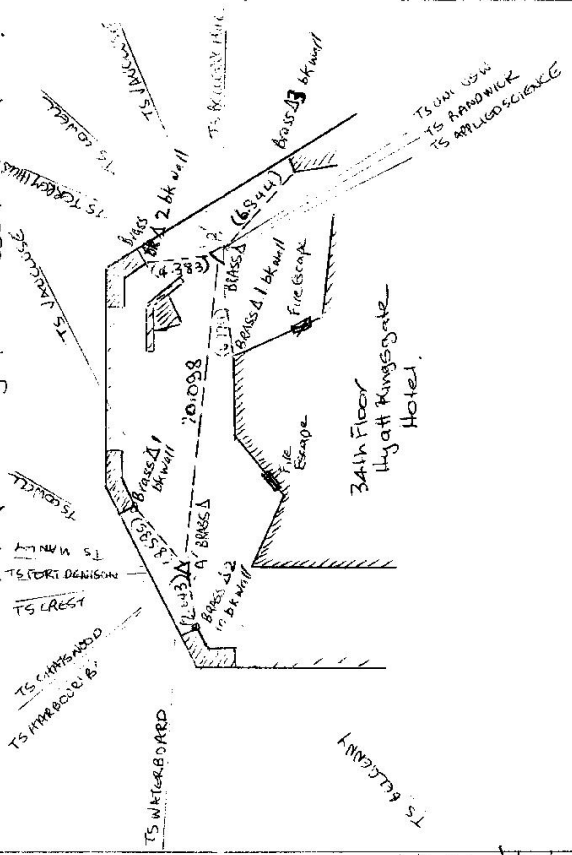

STATION TS KINGSGATE A & B
10000 & 10001

Owners Name: HAYES, KINGSGATE HOTEL Current Occupant:

Address: WILLIAM ST Address:

KINGS CROSS
11-6-1975

Access See caretaker of building for access to 34th floor.

Scale

List of Observed Dire

Station	Direction	Station	Direction
TS WATERBOARD	0° 00' 00"	TS KINGSGATE A	0° 00' 00"
TS CARISWOOD	62° 38' 47"	TS KINGSGATE B	0° 00' 00"
BRASS 1	84° 49' 03"	TS CONWELL	0° 00' 00"
BRASS 2	328° 48' 46"	TS BELLEVUE HILL	68° 01' 56"
TS KINGSGATE B	202° 24' 10"	BRASS 1	239° 25' 54"
		BRASS 2	317° 02' 27"
		BRASS 3	141° 07' 25"
		BRASS 4	245° 14' 41"